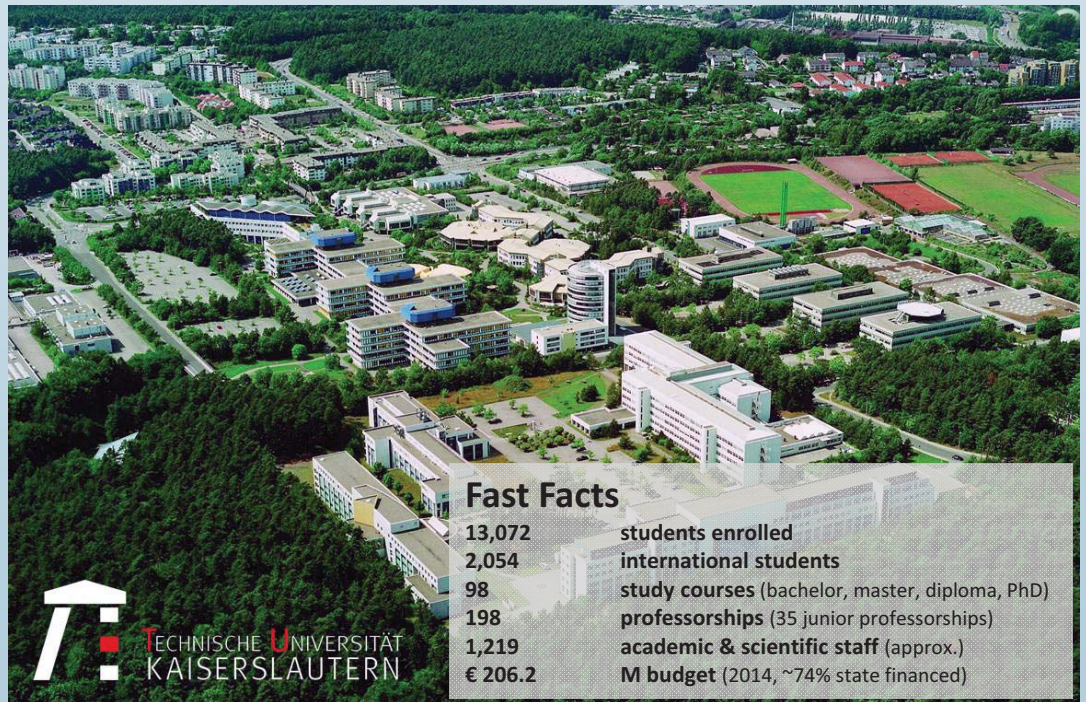

TU Kaiserslautern

Fast Facts

13,072	students enrolled
2,054	international students
98	study courses (bachelor, master, diploma, PhD)
198	professorships (35 junior professorships)
1,219	academic & scientific staff (approx.)
€ 206.2	M budget (2014, ~74% state financed)